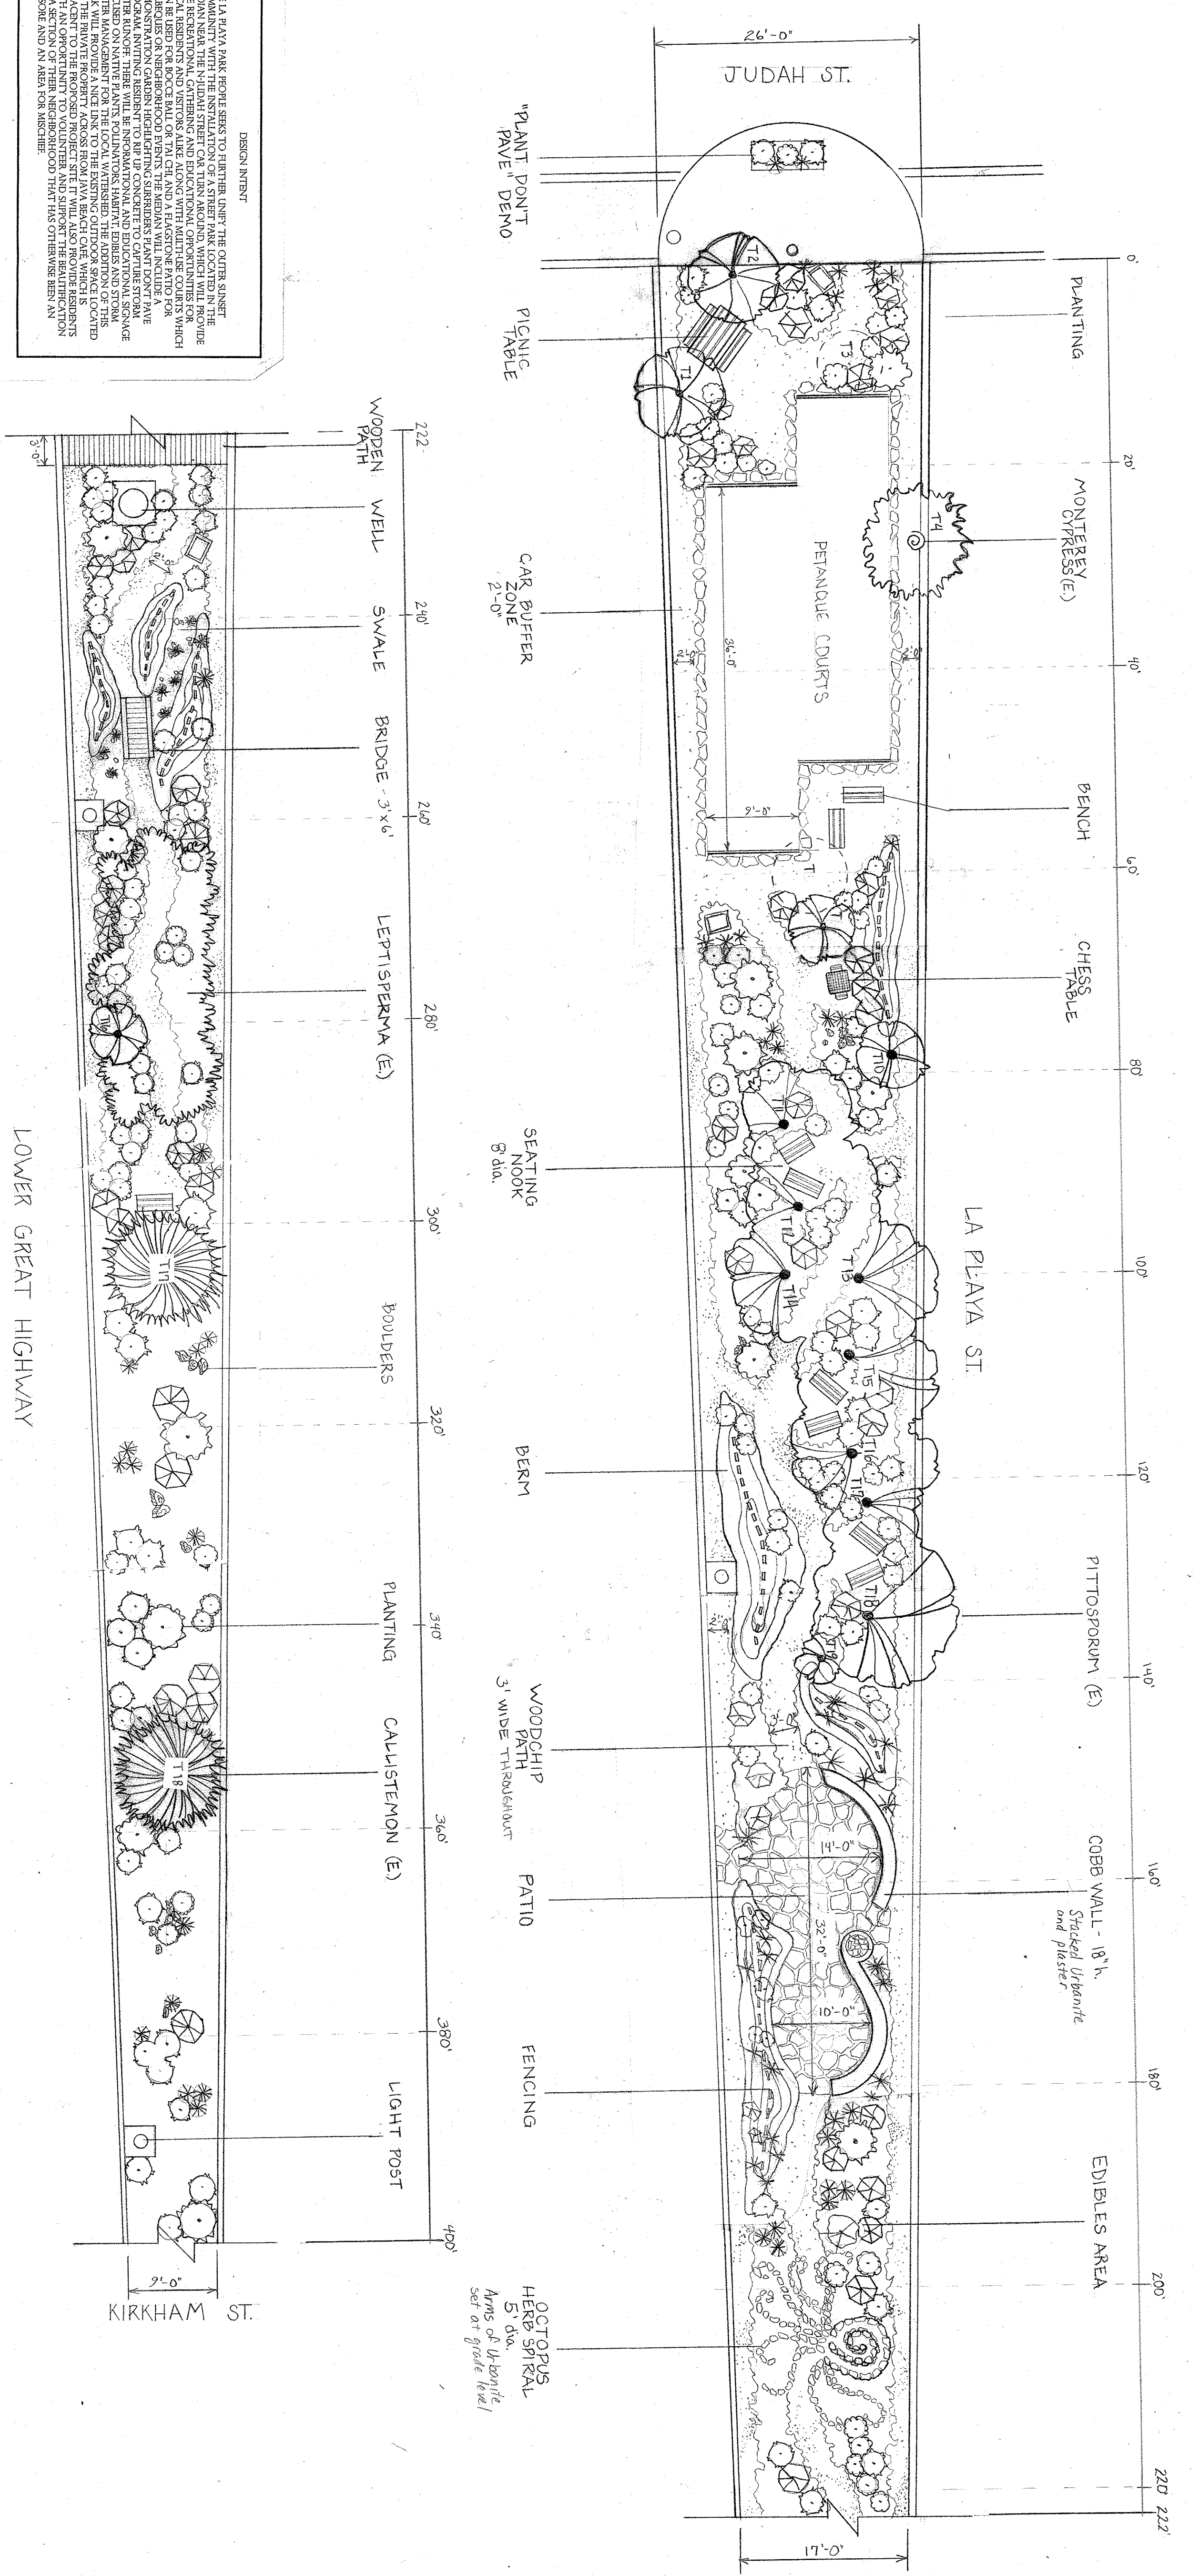

DESIGN INTENT

THE LA PLAYA PARK HOME SEKS TO FURTHER UNIFY THE OTHER SUNSET COMMUNITY WITH THE INSTALLATION OF A STREET PARK LOCATED IN THE SAFE RECREATION WITHIN THE LOCAL WATERSHED. THE DESIGN AND BUILDING WHICH WILL PROVIDE SAFE RECREATION WITHIN THE LOCAL WATERSHED. THE DESIGN AND BUILDING WHICH WILL PROVIDE SAFE RECREATION WITHIN THE LOCAL WATERSHED. THE DESIGN AND BUILDING WHICH WILL PROVIDE SAFE RECREATION WITHIN THE LOCAL WATERSHED.

LA PLAYA PARK PROJECT
1400 LA PLAYA ST
SAN FRANCISCO, CA 94122

LANDSCAPE PRELIMINARY PLAN

BRIANNA SCHAEFFER
LA PLAYA PARK PEOPLE
SAN FRANCISCO, CALIFORNIA

SARAB STEWART

SHEET
1 OF 1